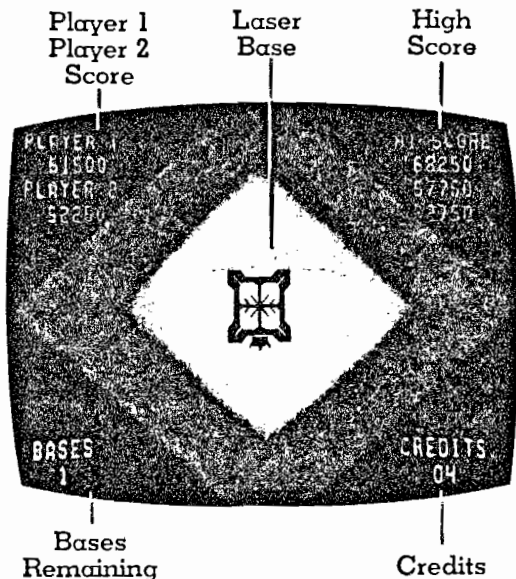

FIGURE #1

MIDWAY'S NEW

SPACE ZAP

1 Or 2 Player
Fast Re-Action
Video Game!

The Laser Base is the target of Space Mines fired from alien Space Ships which attack at random from four directions — North, South, East and West. A successful hit by a Space Mine causes the explosive destruction of the Laser Base. At unexpected intervals, the aliens launch an Attack Satellite that orbits the Laser Base and strikes without warning from any direction.

The player defends the Laser Base with multi-directional fire power. He presses the Aim Buttons to direct his laser, and with the other hand, he presses the Fire Button to leash destruction on the attackers. Greater concentration and eye/hand coordination are required as the alien attack speeds up.

Various point values are scored for hits of alien Space Ships, Space Mines and Attack Satellites. Each player starts with 3 Laser Bases, but is awarded a bonus Base at 75,000, 150,000 and 300,000 points.

SPACE ZAP features sonic battle sounds, laser blasts, flashing lights - adding extra excitement to the game challenge that demands dexterity, concentration and quick response action.

Colors on screen mechanically reproduced.